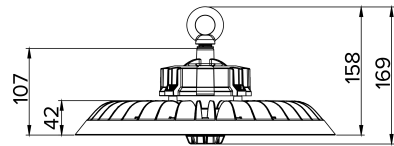

DIMENSIONS

200W

ACCESSORIES

Description	Product Code
Microwave Motion Sensor	SKYLUX-G5/EV-MS
Skylux200w-g5 60-degree Lens	SKYLUX200W-G5-60L
Skylux200w-g5 90-degree Lens	SKYLUX200W-G5-90L
Sensor Remote Controller	HIGHBAY-REMOTE
Surface Mount Bracket	SKYLUXG4-BRKT
Prismatic Reflector - 200W	SKYLUX200G4-PR
DALI Converter	HBAY-DALI-CONV