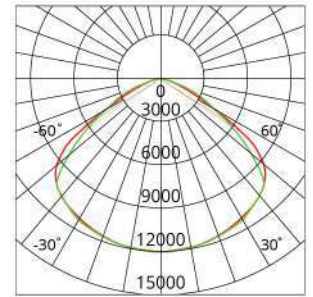

APPLICATIONS

Warehouse, Storage Facilities,
Manufacturing Facilities, Cool Rooms,
General Industrial

PHOTOMETRIC DIAGRAM

Unit: cd
 - C0/180 115.4deg
 - C90/270 111.8deg

KEY INFORMATION

Power	150 W 170 W 200 W
Lumen Output	26,983 / 27,766 / 26,651 lm 28,632 / 29,581 / 28,278 lm 33,995 / 36,137 / 34,435 lm
Mounting Type	Suspended
Dimming Type	0-10V Dimmable
Body Colour	Black
IP Rating	IP65
IK Rating	IK08
Operating Ambient Temp.	-30 to 50°C
Connection Type	1.5m Rubber Flex & Plug
Driver	Integral
Warranty	5 yrs

PHOTOMETRIC

Efficacy	181 / 192 / 179 lm/W 179 / 190 / 176 lm/W 172 / 188 / 173 lm/W
CCT	4000 / 5000 / 5700 K
CRI	> 80
SDCM	< 5
UGR	< 32
Beam Angle	120°
Projected Lifespan	>100,000hrs @ Ta 50°C (L70)

ELECTRICAL